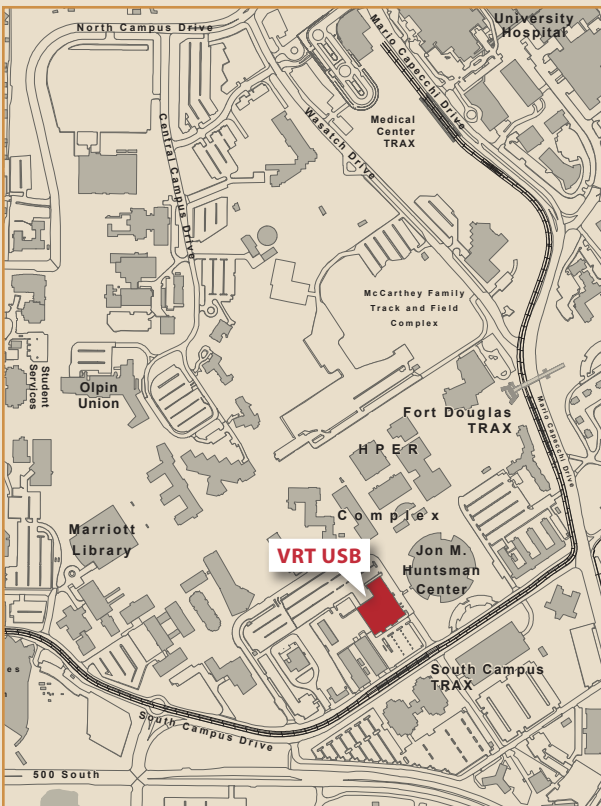

UNIVERSITY OF UTAH READING CLINIC

COLLEGE OF EDUCATION | THE UNIVERSITY OF UTAH

WORD STUDY KITS

WHERE DO I PICK UP MY KIT?

Early Steps Kit <i>Beginning Word Study</i>	\$67.00 + tax
▶ Early Step Tutor Binder Pages	\$7.38
Next Steps Kit <i>Basic Word Study</i>	\$67.00 + tax
▶ Next Step Tutor Binder Pages	\$7.78
Higher Steps Kit <i>Advanced Word Study</i>	\$77.00 + tax
▶ Higher Step Tutor Binder Pages	\$17.86